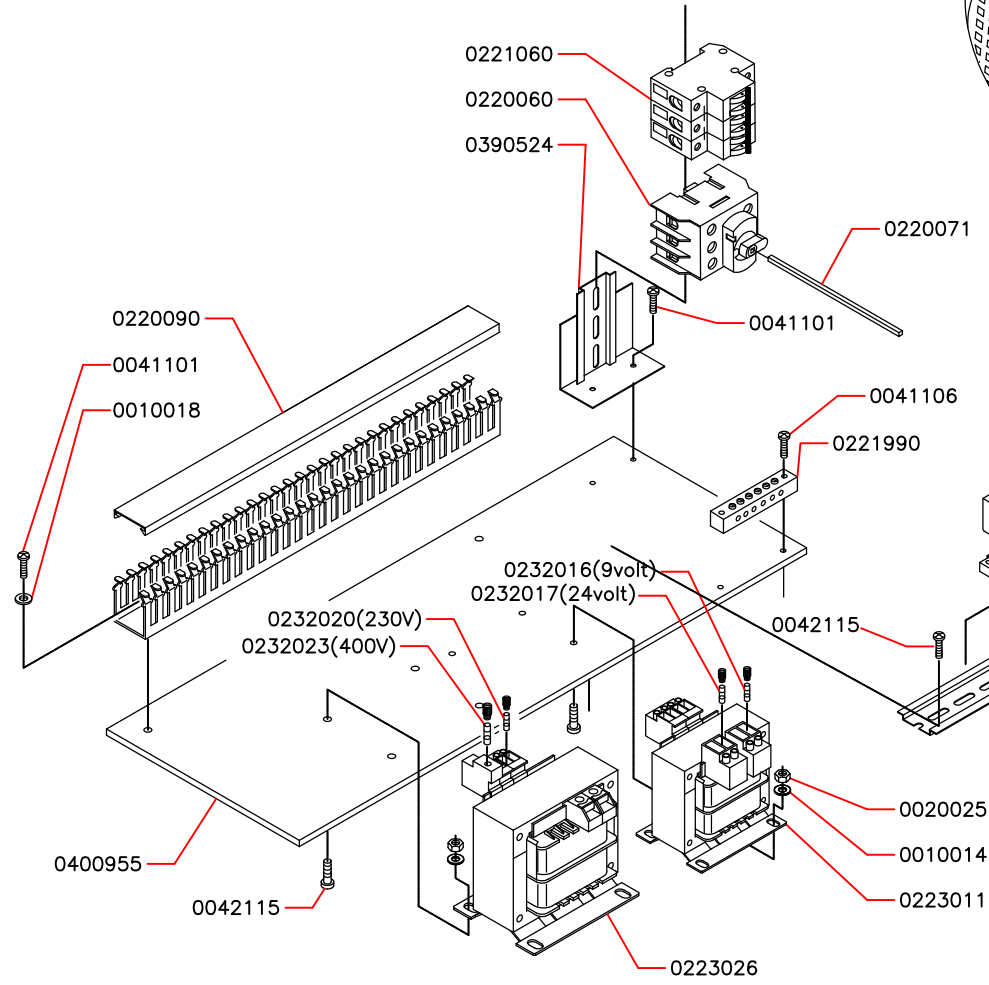

- 0433500(220-1-60)
- 0433010(220-240-1-50)
- 0433000(230-400-3-50)
- 0433700(200-346-50/60)

Scale:	Name:	Exploded View MARLIN 90	
Date: Jan 2009			
Drawn by: MD			
	HENKELMAN B.V.		A 4 Drawing: Page 1-3
	PO. box 2117		Rev.030
	5202 CC 's-Hertogenbosch		
	Tel. ++31(0)73 - 6213671		
Fax ++31(0)73 - 6221318		Ownership explicitly reserved. Multiplication or information to third parties in any form is not permitted without written permission of the owner.	
The Netherlands			