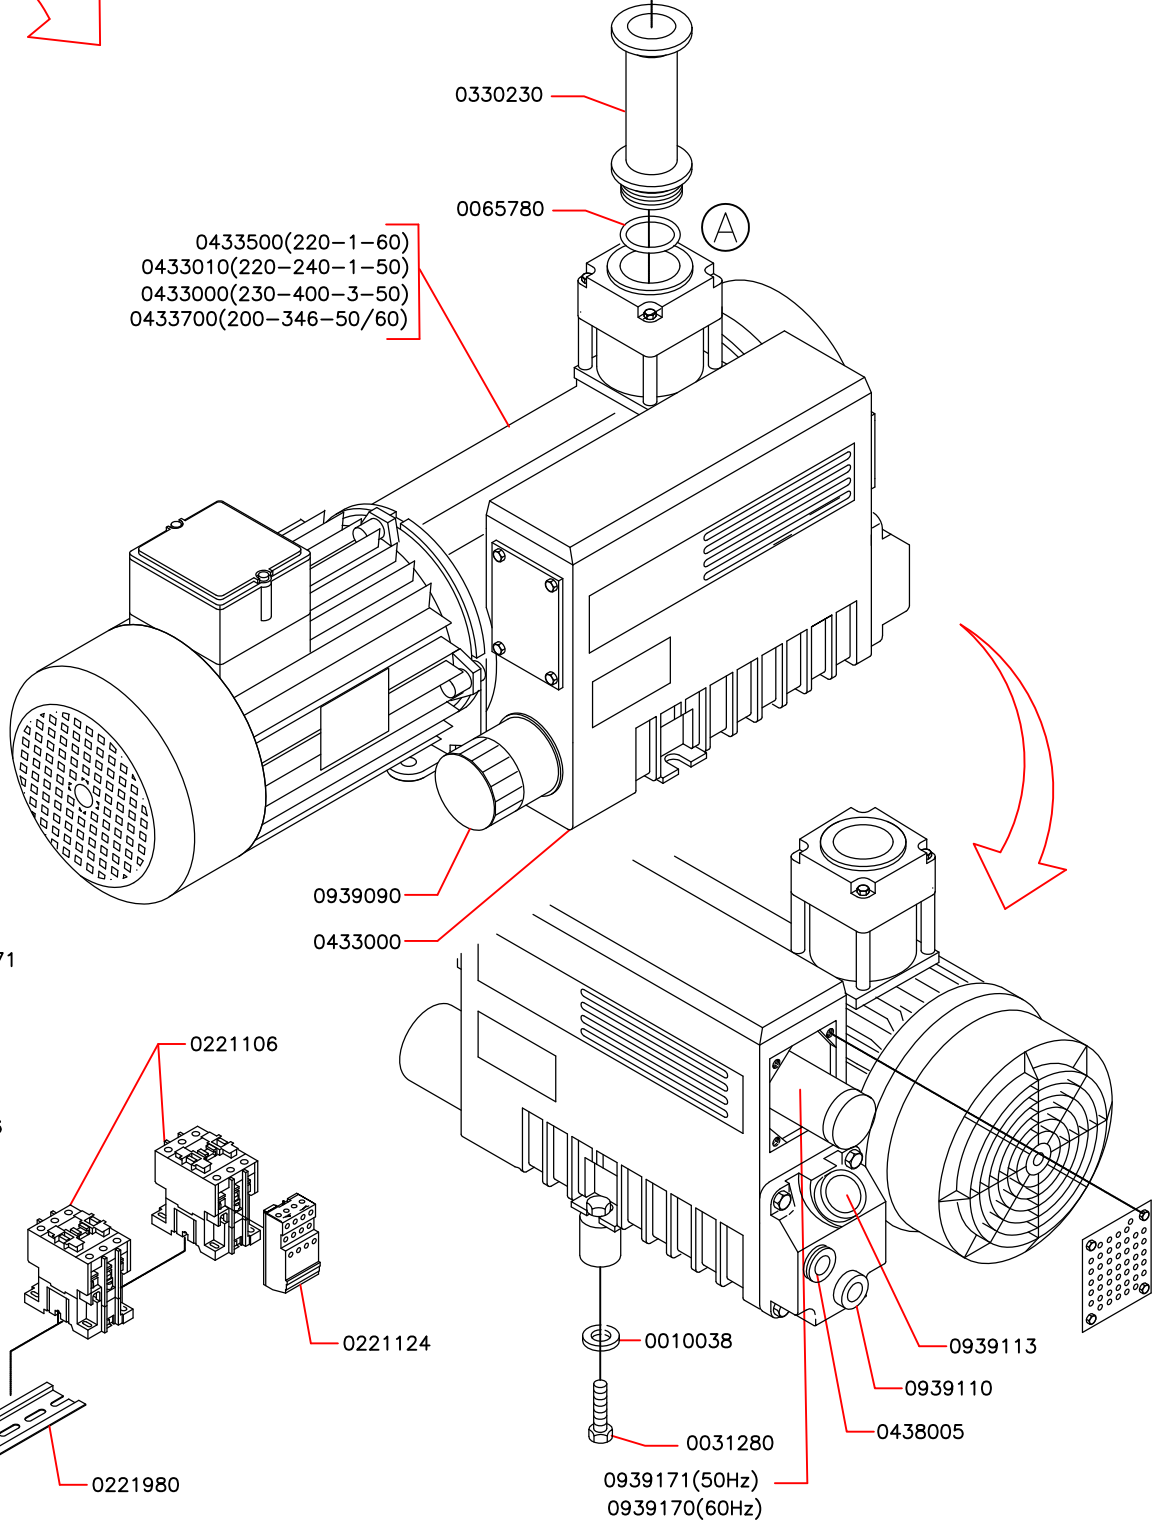

- 0433500(220-1-60)
- 0433010(220-240-1-50)
- 0433000(230-400-3-50)
- 0433700(200-346-50/60)

Scale:	Name:	Exploded View MARLIN 90	
Date: Jan 2009			
Drawn by: MD			
	HENKELMAN B.V.		A 4 Drawing: Page 1-3
	PO. box 2117		Rev.030
	5202 CC 's-Hertogenbosch		
	Tel. ++31(0)73 - 6213671		
Fax ++31(0)73 - 6221318		Ownership explicitly reserved. Multiplication or information to third parties in any form is not permitted without written permission of the owner.	
The Netherlands			