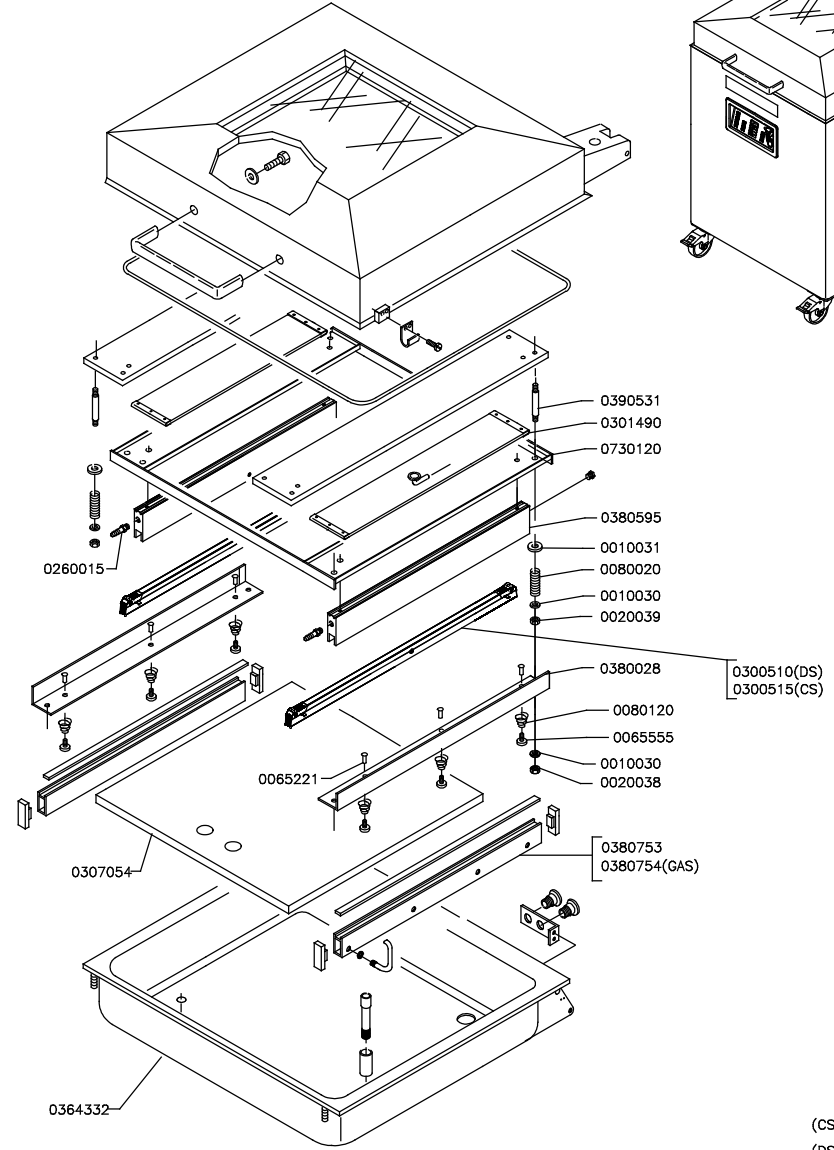

(LL)

(SS)

(CS) = CUT-OFF SEAL  
(DS) = DOUBLE SEAL

Scale:	Number:	Exploded View	
Date:	Jan 2009	FALCON 80 SEAL CONFIG	
Drawn by:	MD	Rev. no: 060	
 HENKELMAN B.V. P.O. box 2117 5202 CC 's-Hertogenbosch Tel. ++31(0)73 - 6213671 Fax ++31(0)73 - 6221318 The Netherlands		A 4	Drawing: Page 3-3
<small>Ownership explicitly reserved. Reproduction or          information to third parties in any form is not          permitted without written permission of the owner.</small>			