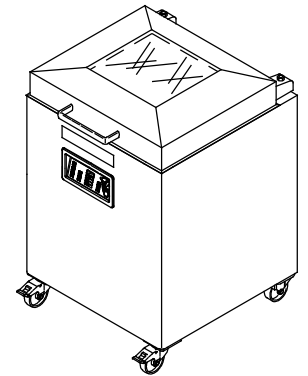

(LL)

(SS)

(CS) = CUT-OFF SEAL  
(DS) = DOUBLE SEAL

Scale:	Number:	Exploded View	
Date:	Jan 2009	FALCON 80 SEAL CONFIG	
Drawn by:	MD	Rev. no: 060	
 HENKELMAN B.V. P.O. box 2117 5202 CC 's-Hertogenbosch Tel. ++31(0)73 - 6213671 Fax ++31(0)73 - 6221318 The Netherlands		A 4	Drawing: Page 3-3
<small>Ownership explicitly reserved. Reproduction or          information to third parties in any form is not          permitted without written permission of the owner.</small>			